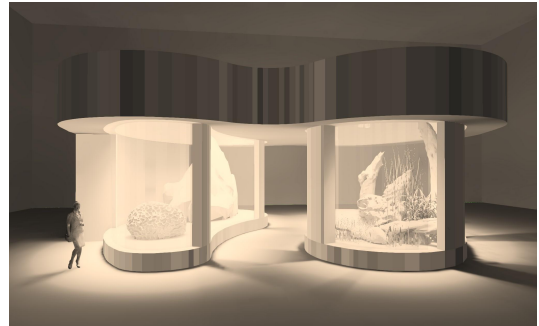

Shedd Aquarium

Shedd Aquarium [Result]

Saltwater Tank

Freshwater Tank

Saltwater Tank Dim. - 14' L x 29' W x 11' 4" H
Freshwater Tank Dim. - 14' L x 29' W x 11' 4" H

Shedd Aquarium Lighting Layout, Top View

Total Fixture-  W2KN (20x)  W2KB (6x)

Shedd Aquarium Light Angle, Side View

Total Fixture-  W2KN (20x)  W2KB (6x)

Shedd Aquarium

Part No.	Description	QTY
KSW2KB-AMZ-BK-CLP-PSX-US	W2KB AMZ, 800W, 50D, Black, Clamp, DMX Control	6
KSW2KN-TLB-BK-CLP-PSX-US	W2KN TLB, 800W, 30D, Black, Clamp, DMX Control	20