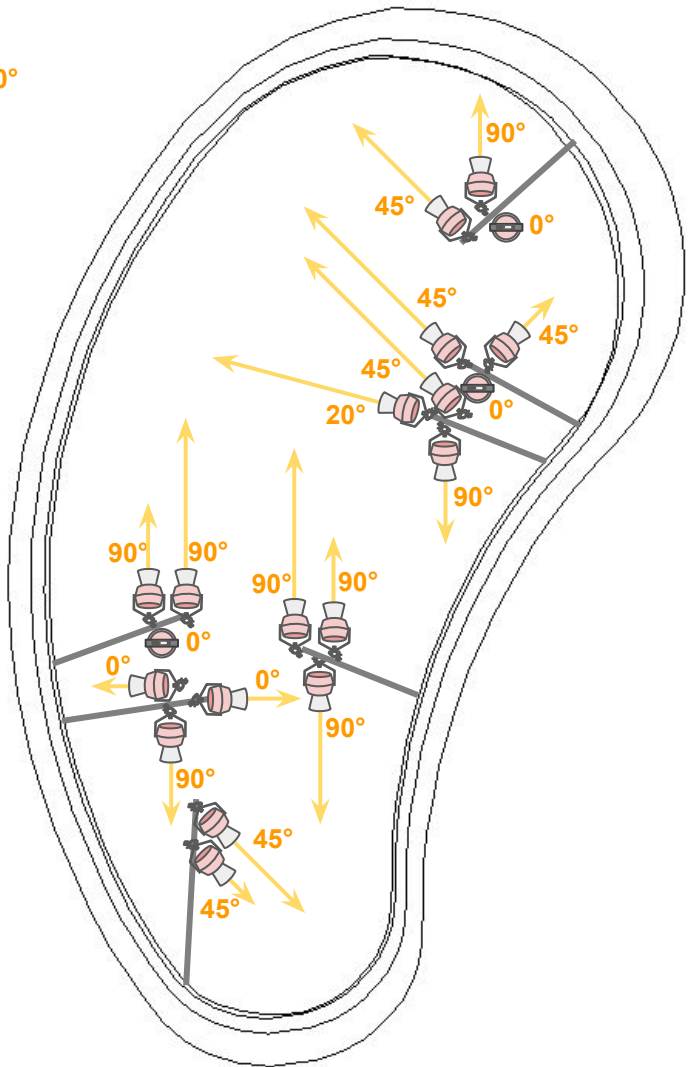

Shedd Aquarium

Shedd Aquarium [Result]

Saltwater Tank

Freshwater Tank

Saltwater Tank Dim. - 14' L x 29' W x 11' 4" H
Freshwater Tank Dim. - 14' L x 29' W x 11' 4" H

Shedd Aquarium Lighting Layout, Top View

Total Fixture-  W2KN (20x)  W2KB (6x)

Shedd Aquarium Light Angle, Side View

Total Fixture-  W2KN (20x)  W2KB (6x)

Shedd Aquarium

Part No.	Description	QTY
KSW2KB-AMZ-BK-CLP-PSX-US	W2KB AMZ, 800W, 50D, Black, Clamp, DMX Control	6
KSW2KN-TLB-BK-CLP-PSX-US	W2KN TLB, 800W, 30D, Black, Clamp, DMX Control	20