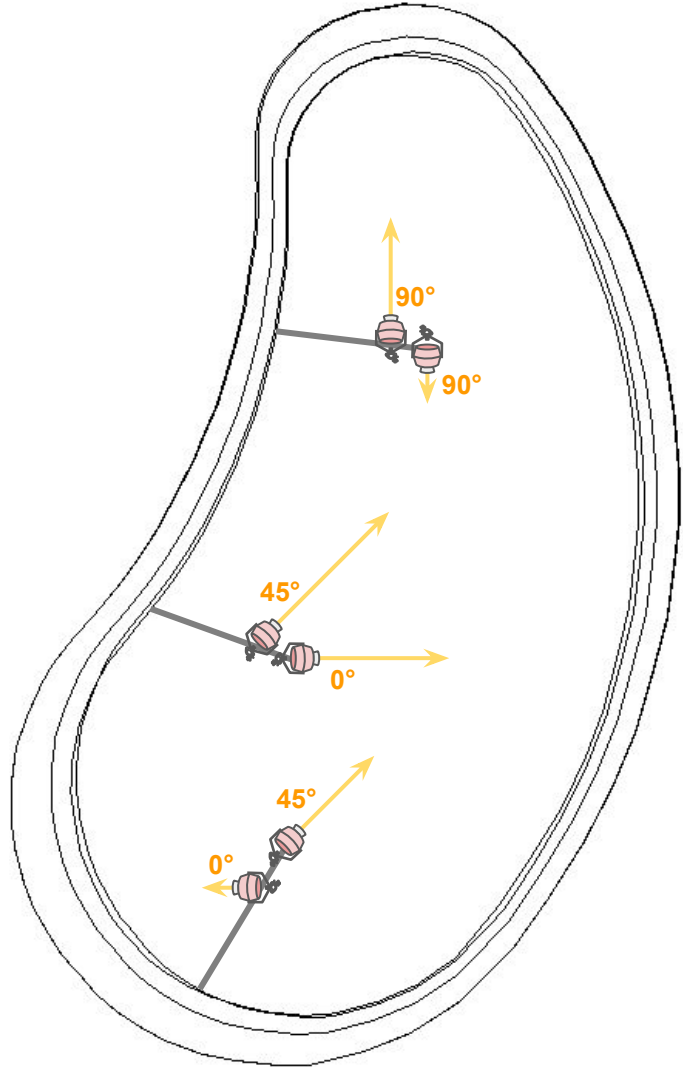

Shedd Aquarium

Shedd Aquarium [Result]

Saltwater Tank

Freshwater Tank

Saltwater Tank Dim. - 14' L x 29' W x 11' 4" H
Freshwater Tank Dim. - 14' L x 29' W x 11' 4" H

Shedd Aquarium Lighting Layout, Top View

Total Fixture-  W2KN (20x)  W2KB (6x)

Shedd Aquarium Light Angle, Side View

Total Fixture-  W2KN (20x)  W2KB (6x)

Shedd Aquarium

Part No.	Description	QTY
KSW2KB-AMZ-BK-CLP-PSX-US	W2KB AMZ, 800W, 50D, Black, Clamp, DMX Control	6
KSW2KN-TLB-BK-CLP-PSX-US	W2KN TLB, 800W, 30D, Black, Clamp, DMX Control	20