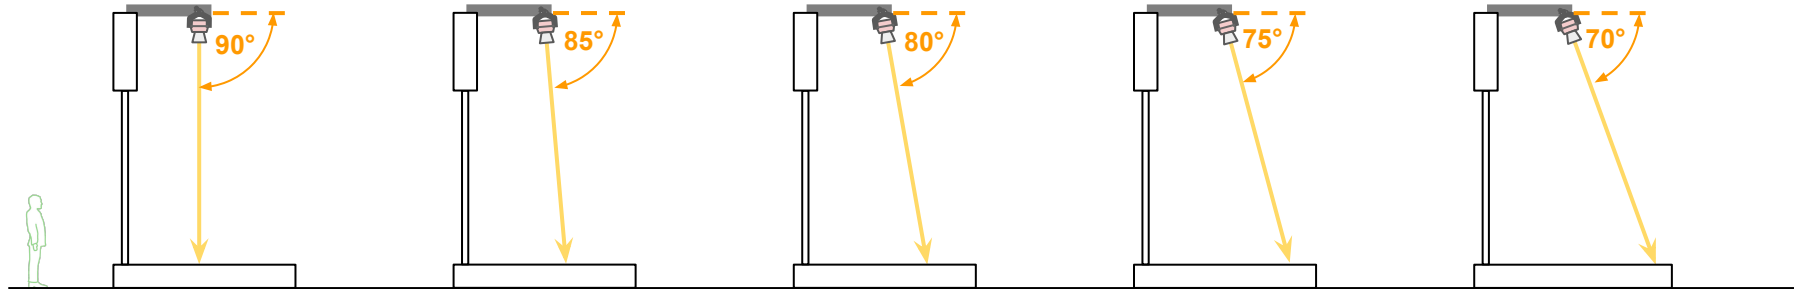

Shedd Aquarium

Shedd Aquarium [Result]

Saltwater Tank

Freshwater Tank

Saltwater Tank Dim. - 14' L x 29' W x 11' 4" H
Freshwater Tank Dim. - 14' L x 29' W x 11' 4" H

Shedd Aquarium Lighting Layout, Top View

Total Fixture-  W2KN (20x)  W2KB (6x)

Shedd Aquarium Light Angle, Side View

Total Fixture-  W2KN (20x)  W2KB (6x)

Shedd Aquarium

Part No.	Description	QTY
KSW2KB-AMZ-BK-CLP-PSX-US	W2KB AMZ, 800W, 50D, Black, Clamp, DMX Control	6
KSW2KN-TLB-BK-CLP-PSX-US	W2KN TLB, 800W, 30D, Black, Clamp, DMX Control	20