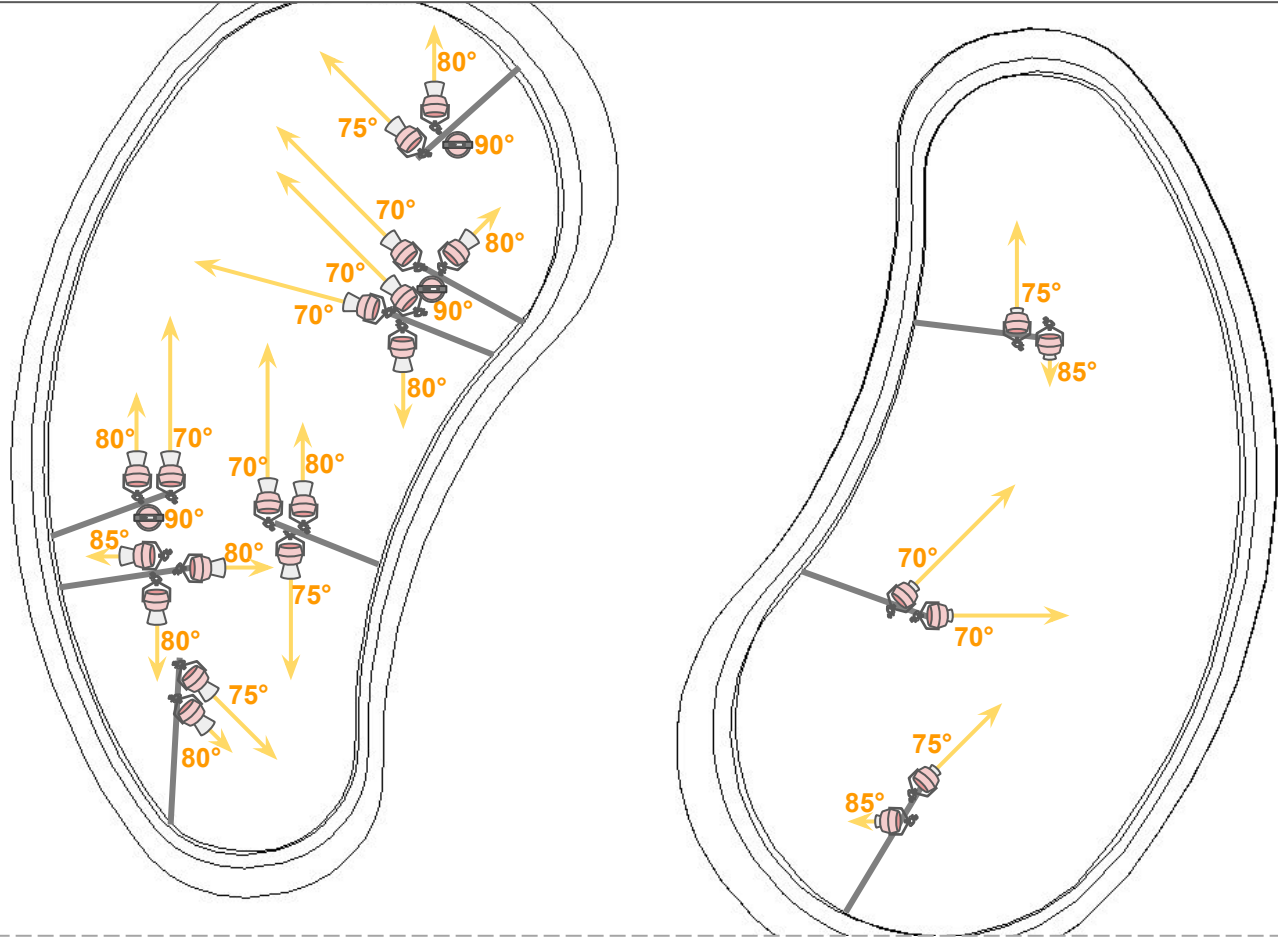

Shedd Aquarium

Shedd Aquarium [Result]

Saltwater Tank

Freshwater Tank

Saltwater Tank Dim. - 14' L x 29' W x 11' 4" H
Freshwater Tank Dim. - 14' L x 29' W x 11' 4" H

Shedd Aquarium Lighting Layout, Top View

Total Fixture-  W2KN (20x)  W2KB (6x)

Shedd Aquarium Light Angle, Side View

Total Fixture-  W2KN (20x)  W2KB (6x)

Shedd Aquarium

Part No.	Description	QTY
KSW2KB-AMZ-BK-CLP-PSX-US	W2KB AMZ, 800W, 50D, Black, Clamp, DMX Control	6
KSW2KN-TLB-BK-CLP-PSX-US	W2KN TLB, 800W, 30D, Black, Clamp, DMX Control	20